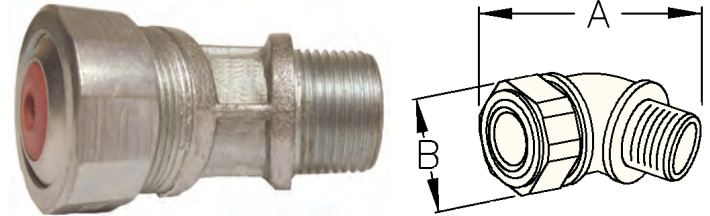

### Applications

To secure and seal cords or cables entering enclosures or raceways

### Features

- Neoprene grommet for a moisture proof seal
- Simple installation, cord can be installed without disassembly of the fitting
- Liquidtight/Oiltight/Raintight
- Suitable for NEMA 4 enclosures and other wet locations
- Male tapered thread NPT
- Colored grommet allows for easy identification
- RoHS compliant

### Standard Materials

Malleable iron body & gland nut  
Neoprene grommet

### Standard Finish

Zinc plated body, gland nut